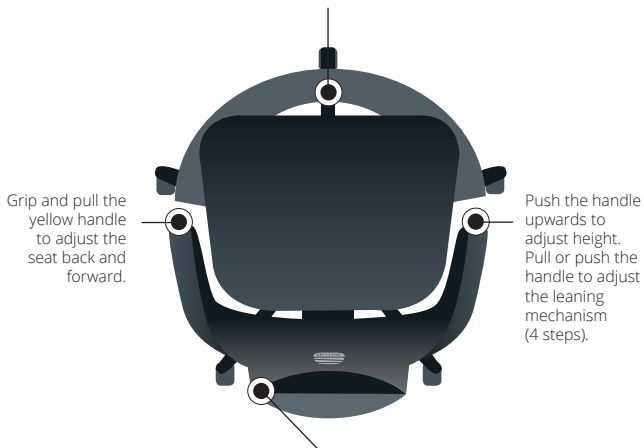

ELEVATED SEATING

THE OFFICE CHAIR FOR NORMAL TO HIGH SEATING

sittup.no
info@sittup.com

SITTUP® ANATOMIC ADVANTAGES

SITTUP®

UNIVERSAL SEATING NEEDS EASY ADJUSTMENTS

Pull out the hidden handle to adjust the tension for leaning back.
Turn right for lighter and left for heavier. Secure the handle.

Grip back at the bottom pulling it up to find your position (8 steps).
NB! If you reach the the top, you need to go to the bottom before restarting adjustment.

SITTUP®

WHAT SITTUP DO:

- Free movement of seat, natural sitting positions, encourages good posture.
- Upright sitting posture with moving and opening hip area
- Active posture and possibilities for comfort rest position
- Long lift range gives perfect shifting between sitting and semi standing with a height-adjustable desk
- Soft semi saddle curved seat, big lumbar support, trigger points in back, free moving pivot in seat, standard big footrest for combined sitting.
- Sittup provides long time dynamic, comfortable healthy sitting.

SITTUP®

MEASUREMENTS

Width back on top 20 cm

Height total chair 103-131 cm

Width back
on bottom
53 cm

Seat width
47 cm

Seat height
48-75 cm

Back height from seat
51-59 cm

Seat depth from lumbar
support 36-42 cm

Seat depth
41 cm